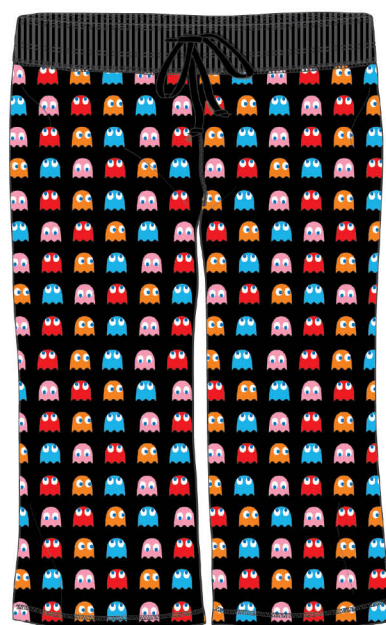

CHOMP CHOMP
RIB WB CROP CAPRI - BLACK