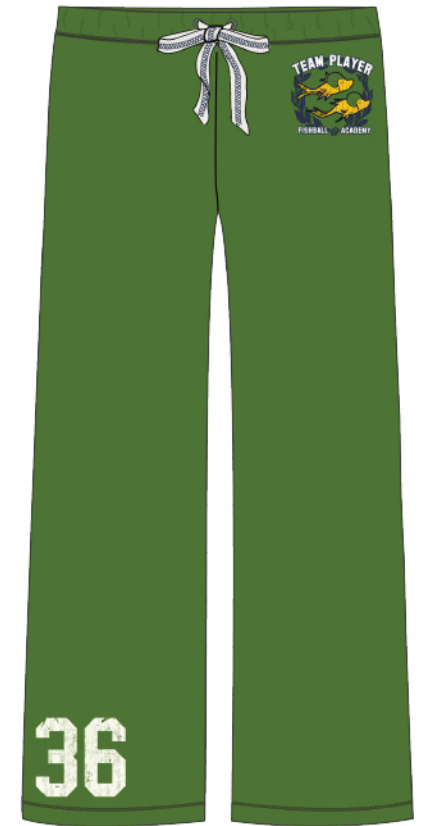

FISHBALL DUO
OPEN LEG SWEAT PANT
GREEN

CUSTOM LAYOUTS/ WALMART/ S3 2011/ LAYOUTS/ADM LAYOUTS/ S3 2011 DREAM TEAM ADM.INDD