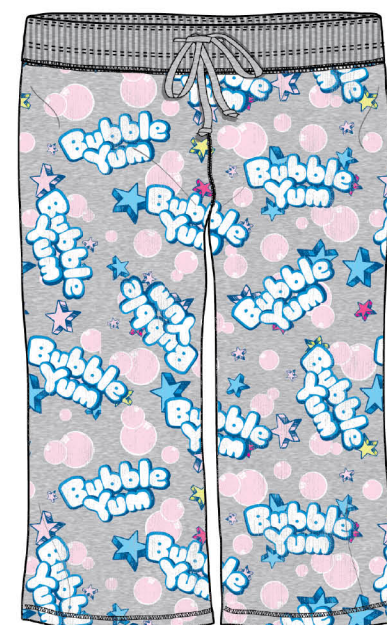

BUBBLE YUM STARS TOSS
RIB WB CROP CAPRI - HEATHER GREY